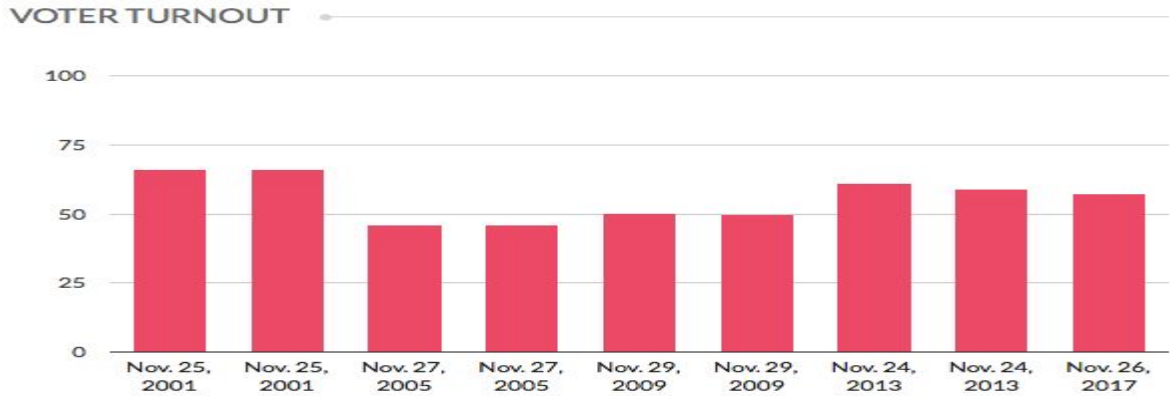

Honduras

By: Lizbeth Aguilar

Cal State Monterey Bay

Honduras

Type of government: Democratic Constitutional Republic

Political in term: 4 year term

Parties: The Liberal Party of Honduras (PLH) and the National

Party of Honduras (PNH)

Relevant History:

- Elections can vote 18 years
- Voter turn out: 55.81%

The president and vice-president

Juan Orlando Hernández

Ricardo Álvarez

Main Political Parties

- **Liberal Party of Honduras**
- **National Party of Honduras**
- Democratic Unification Party
- Innovation and Unity Party
- Patriotic Alliance Party